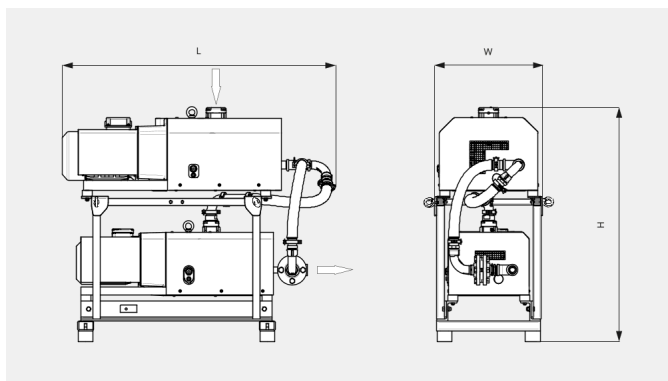

COMBI CMM 1322 0M 1142 0

Dimensional drawing

Pumping speed

Air at 20 °C. Tolerance: ± 10%

The following technical values refer to ISO 50 Hz

COMBI CMM	
Nominal pumping speed	300 m³/h
Ultimate pressure	10 hPa(mbar)
Nominal motor rating	9.5 kW
Nominal motor speed	3000 min ⁻¹
Dimensions (L x W x H)	1385 x 546 x 1184 mm
Gas inlet	G 2"
Gas outlet	G 1¼"

The following technical values refer to ISO 60 Hz

COMBI CMM	
Nominal pumping speed	360 m³/h
Ultimate pressure	10 hPa(mbar)

COMBI CMM 1322 0M 1142 0

COMBI CMM	
Nominal motor rating	12.8 kW
Nominal motor speed	3600 min ⁻¹
Dimensions (L x W x H)	1385 x 546 x 1184 mm
Gas inlet	G 2"
Gas outlet	G 1¼"