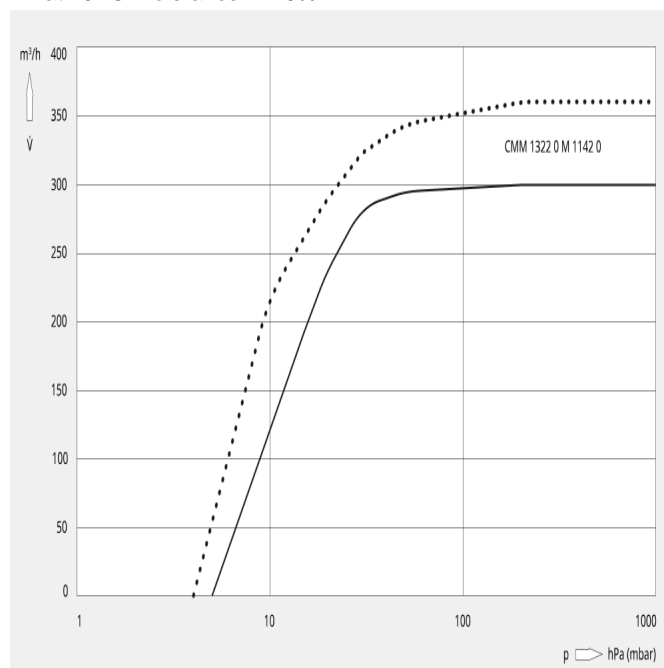

COMBI CMM 1322 0M 1142 0

Dimensional drawing

Pumping speed

Air at 20 °C. Tolerance: ± 10%

The following technical values refer to ISO 50 Hz

COMBI CMM	
Nominal pumping speed	300 m³/h
Ultimate pressure	10 hPa(mbar)
Nominal motor rating	9.5 kW
Nominal motor speed	3000 min ⁻¹
Dimensions (L x W x H)	1385 x 546 x 1184 mm
Gas inlet	G 2"
Gas outlet	G 1¼"