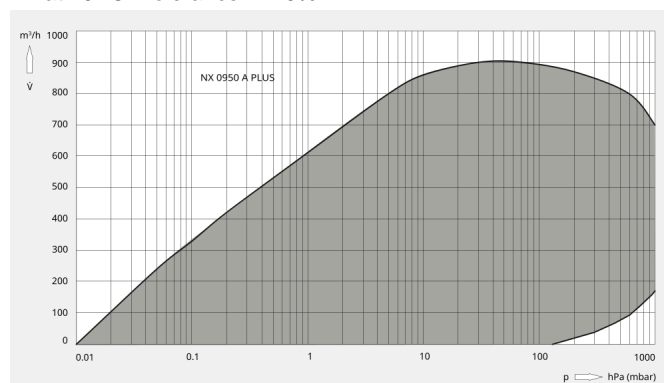

COBRA NX 0950 A PLUS

Dimensional drawing

Pumping speed

Air at 20 °C. Tolerance: $\pm 10\%$

The following technical values refer to ISO 50 Hz

COBRA NX 0950 A PLUS	
Nominal pumping speed	max. 900 m ³ /h
Ultimate pressure	0.01 hPa (mbar)
Nominal motor rating	18.5 kW
Nominal motor speed	4320 min ⁻¹
Noise level (ISO 2151)	63 dB(A)
Weight approx.	1200 kg
Dimensions (L x W x H)	1855 x 1050 x 1272 mm
Gas inlet	DN 100 ISO + G3"
Gas outlet	DN 100 ISO + G3"