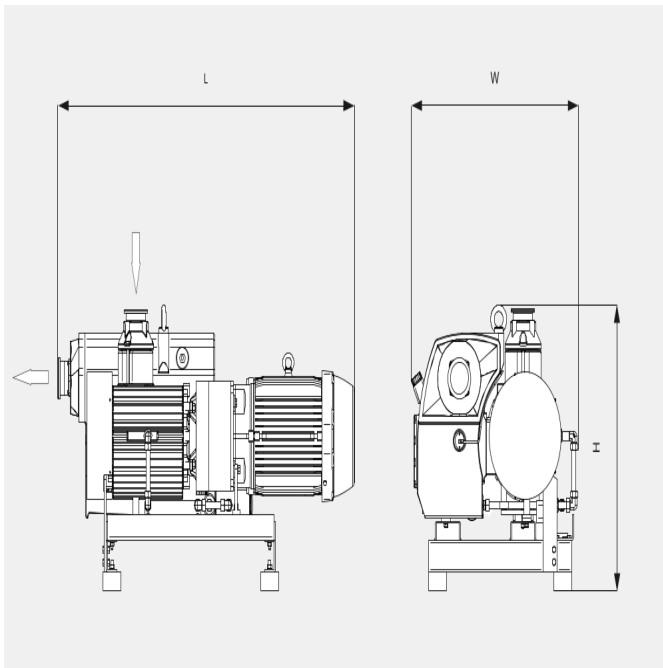

Pumping speed

Air at 20 °C. Tolerance: $\pm 10\%$

The following technical values refer to ISO 50 Hz

R5 RA 0840 A PLUS	
Nominal pumping speed	400–840 m ³ /h
Ultimate pressure (gas-ballast valve closed)	0.1 hPa (mbar)
Nominal motor rating	18.5 kW
Nominal motor speed	700–1400 min ⁻¹
Power consumption at 100 mbar	8.2–17.1 kW
Power consumption at ultimate pressure	4.6 kW
Noise level (ISO 2151)	68–70 dB(A)
Oil capacity	17 l
Weight approx.	1050 kg
Dimensions (L x W x H)	1855 x 1062 x 1268 mm
Gas outlet	DN 80 PN 6

R5 RA 0840 A PLUS

R5 RA 0840 A PLUS

Gas inlet	DN 80 PN 6
-----------	------------

The following technical values refer to ISO 60 Hz

R5 RA 0840 A PLUS

Nominal pumping speed	400–840 m ³ /h
Ultimate pressure (gas-ballast valve closed)	0.1 hPa (mbar)
Nominal motor rating	18.5 kW
Nominal motor speed	700–1400 min ⁻¹
Power consumption at 100 mbar	8.2–17.1 kW
Power consumption at ultimate pressure	4.6 kW
Noise level (ISO 2151)	68–70 dB(A)
Oil capacity	17 l
Weight approx.	1050 kg
Dimensions (L x W x H)	1855 x 1062 x 1268 mm
Gas outlet	DN 80 PN 6
Gas inlet	DN 80 PN 6