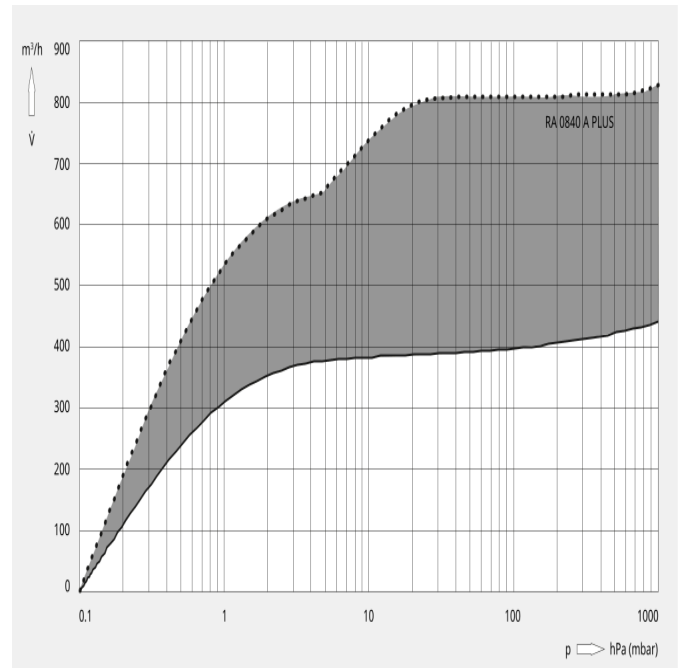

Pumping speed

Air at 20 °C. Tolerance: $\pm 10\%$

The following technical values refer to ISO 50 Hz

R5 RA 0840 A PLUS	
Nominal pumping speed	400–840 m ³ /h
Ultimate pressure (gas-ballast valve closed)	0.1 hPa (mbar)
Nominal motor rating	18.5 kW
Nominal motor speed	700–1400 min ⁻¹
Power consumption at 100 mbar	8.2–17.1 kW
Power consumption at ultimate pressure	4.6 kW
Noise level (ISO 2151)	68–70 dB(A)
Oil capacity	17 l
Weight approx.	1050 kg
Dimensions (L x W x H)	1855 x 1062 x 1268 mm
Gas outlet	DN 80 PN 6

R5 RA 0840 A PLUS

R5 RA 0840 A PLUS

Gas inlet	DN 80 PN 6
-----------	------------

The following technical values refer to ISO 60 Hz

R5 RA 0840 A PLUS

Nominal pumping speed	400–840 m ³ /h
Ultimate pressure (gas-ballast valve closed)	0.1 hPa (mbar)
Nominal motor rating	18.5 kW
Nominal motor speed	700–1400 min ⁻¹
Power consumption at 100 mbar	8.2–17.1 kW
Power consumption at ultimate pressure	4.6 kW
Noise level (ISO 2151)	68–70 dB(A)
Oil capacity	17 l
Weight approx.	1050 kg
Dimensions (L x W x H)	1855 x 1062 x 1268 mm
Gas outlet	DN 80 PN 6
Gas inlet	DN 80 PN 6